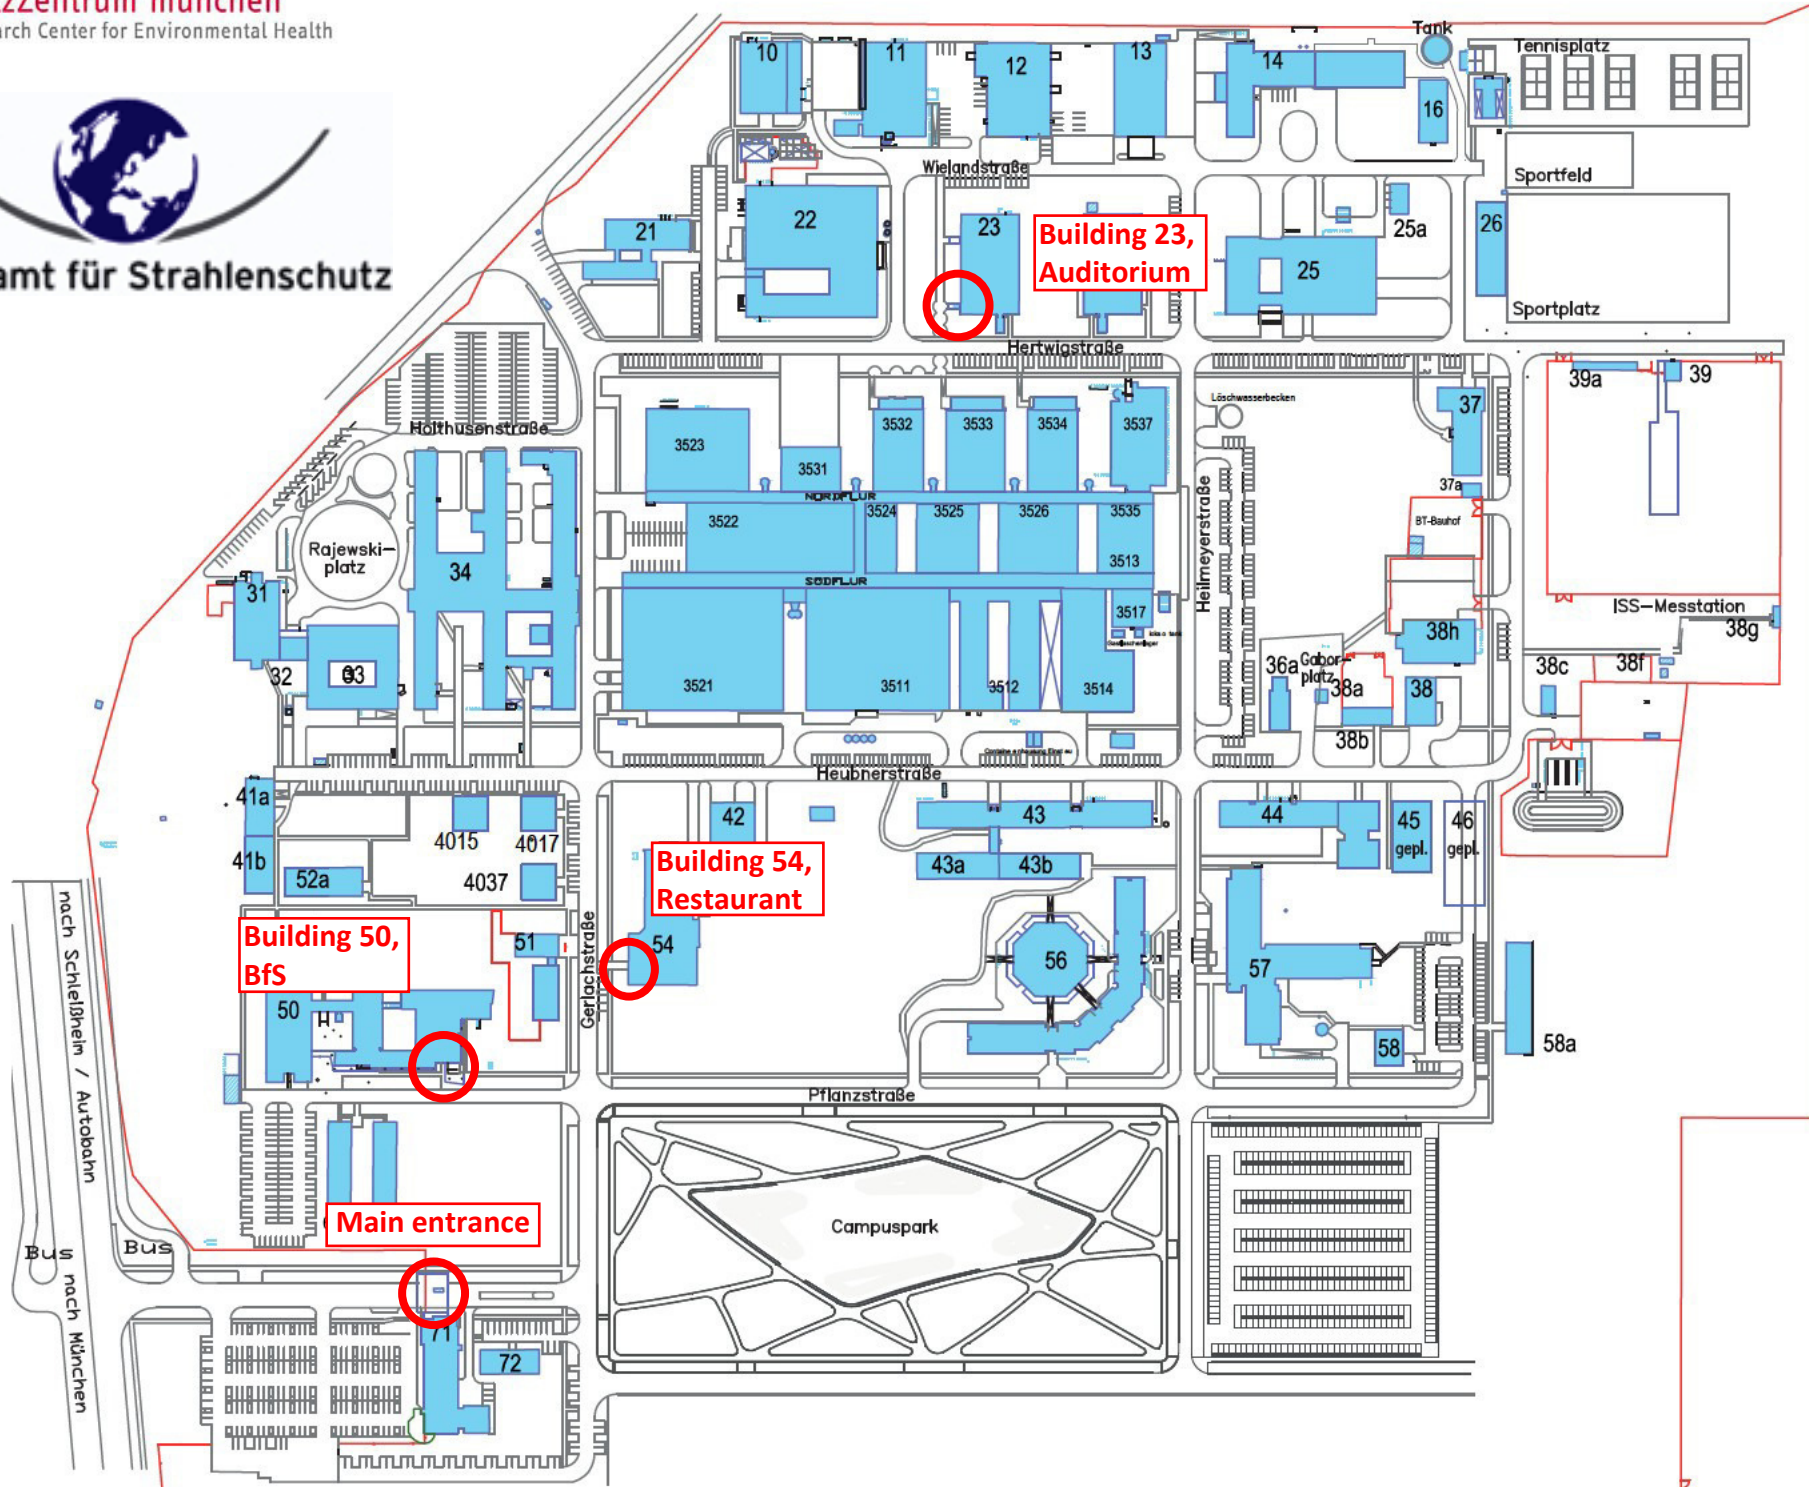

Building 23,
Auditorium

Building 54,
Restaurant

Building 50,
Bfs

Main entrance

nach Schleiheim / Autobahn
Bus
nach München